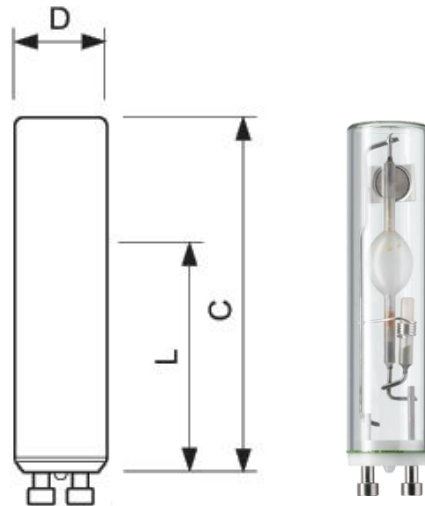

# CDM-Tm Elite Mini GU6.5 50W/942

*features and benefits...*

Flat top avoids white spot in beam pattern

Crisp cool white sparkling light with excellent colour rendering and high lumen output

Lowest total cost of ownership and  
Long life: 15.000 hrs  
High lumen maintenance: 80% @  
15.000 hrs.

# CDM-Tm Elite Mini GU6.5 50W/942

*dimensions...*

Dimensions lamp mm	D Max	L max	C nom
CDM-Tm Elite Mini GU6.5	13.3	30	52

*All CDM-Tm Elite Mini GU6.5 lamps have the same dimensions which comply with IEC61167.*