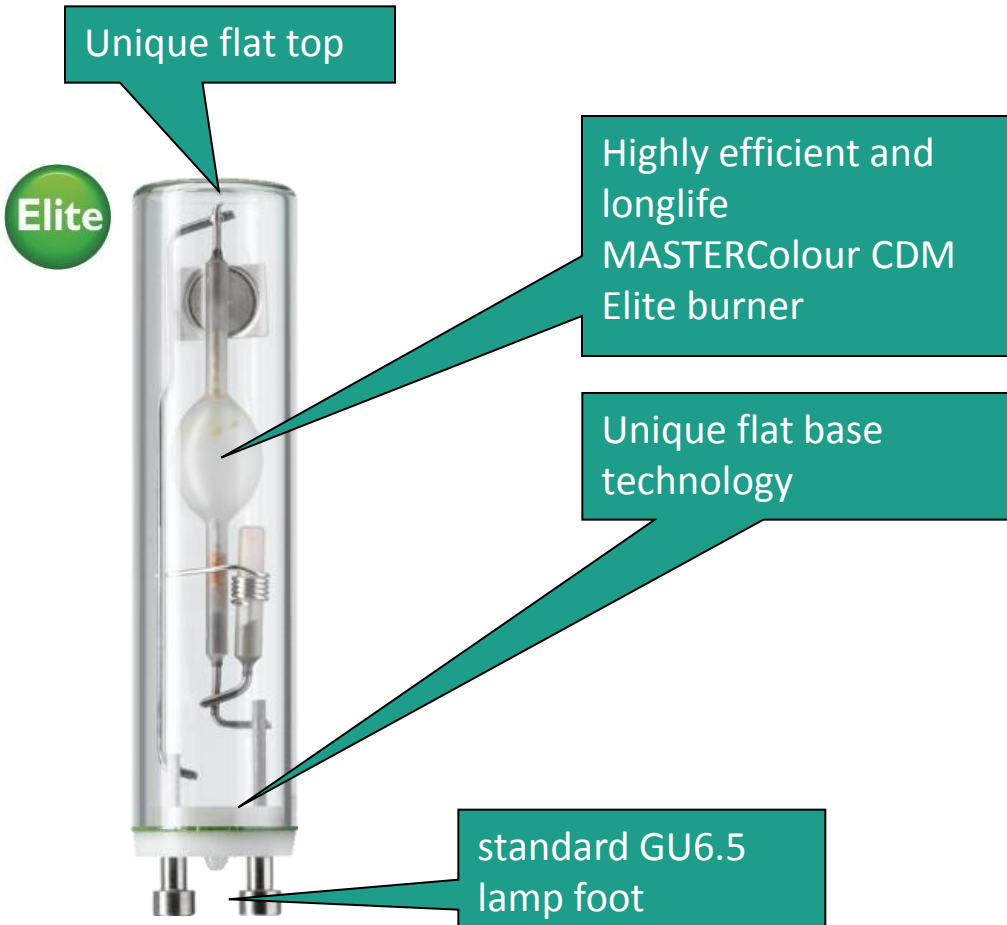

# CDM-Tm Elite Mini GU6.5 50W/942

*technical specifications...*

Spec*	CDM-Tm Elite Mini GU6.5 50W/942
lumen output	5050
efficacy (lm/W)	101
color temp. (K)	4200
CRI	91
R9	>80
maintenance @ 12.000 hr	82%
maintenance @ 15.000 hr	80%
survival 95% (hr)	9.000
survival 90% (hr)	10.000
survival 80% (hr)	12.000
survival 50% (hr)	15.000

# CDM-Tm Elite Mini GU6.5 50W/942

*features and benefits...*

Flat top avoids white spot in beam pattern

Crisp cool white sparkling light with excellent colour rendering and high lumen output

Lowest total cost of ownership and  
Long life: 15.000 hrs  
High lumen maintenance: 80% @  
15.000 hrs.